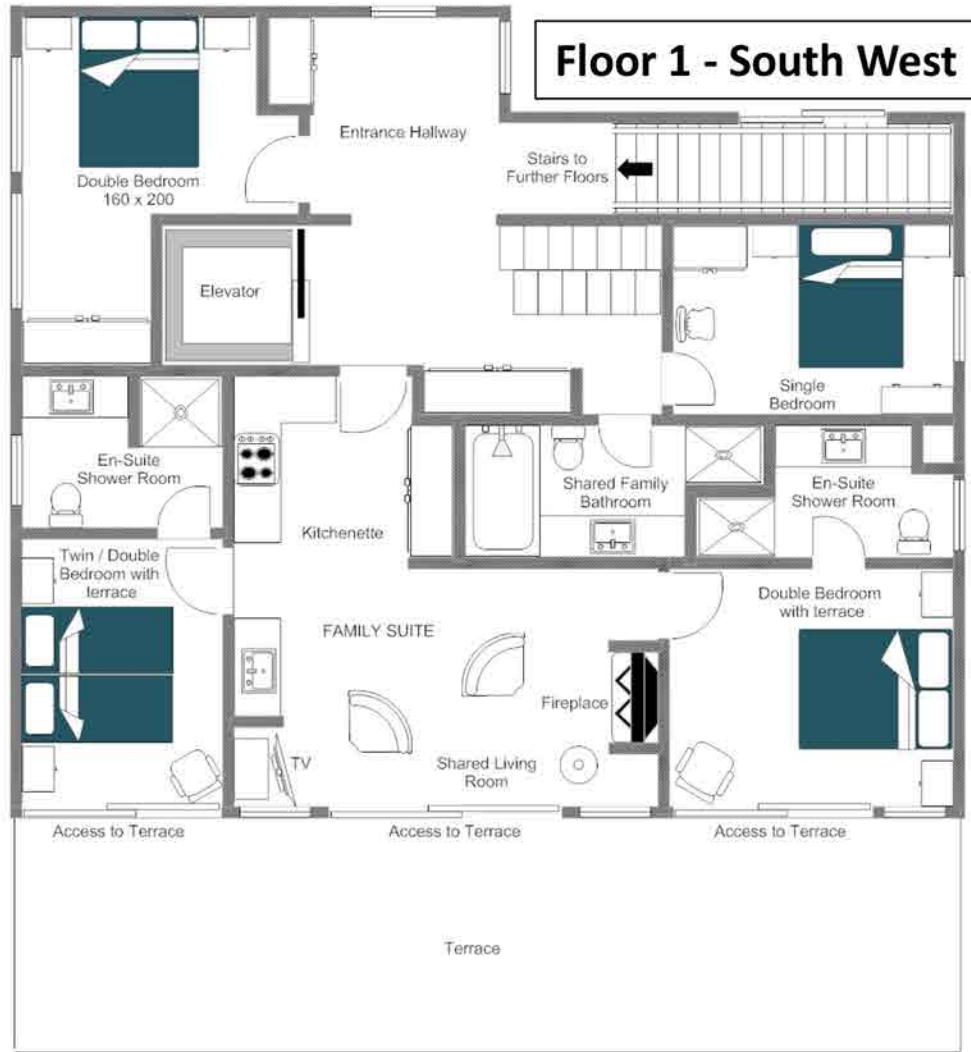

## - CHALET -

One of a kind - Ski in /out

Living area:	1'113 m <sup>2</sup>
Plot area:	1'681 m <sup>2</sup>
Bedrooms:	8
Baths:	10
Terrace:	142 m <sup>2</sup>
Balconies:	2
Lift:	up to 6
Garden (flat):	600 m <sup>2</sup>
Garage:	6 cars

- Semi-Olympic Pool
- Facing full south
- Uninterrupted views

**Spa Floor - 1**

# Floor 0

### Floor 2 - South