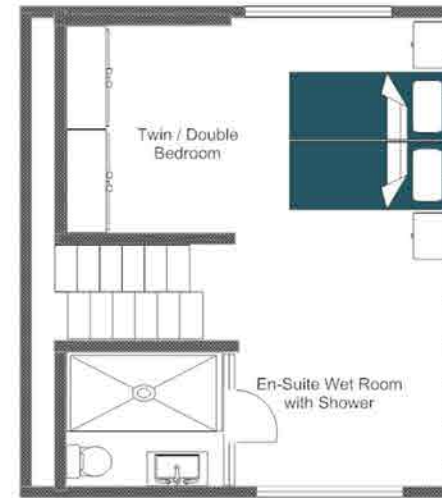

## - CHALET -

One of a kind - Ski in /out

Living area:	1'113 m <sup>2</sup>
Plot area:	1'681 m <sup>2</sup>
Bedrooms:	8
Baths:	10
Terrace:	142 m <sup>2</sup>
Balconies:	2
Lift:	up to 6
Garden (flat):	600 m <sup>2</sup>
Garage:	6 cars

- Semi-Olympic Pool
- Facing full south
- Uninterrupted views

**Spa Floor - 1**

# Floor 0

### Floor 2 - South