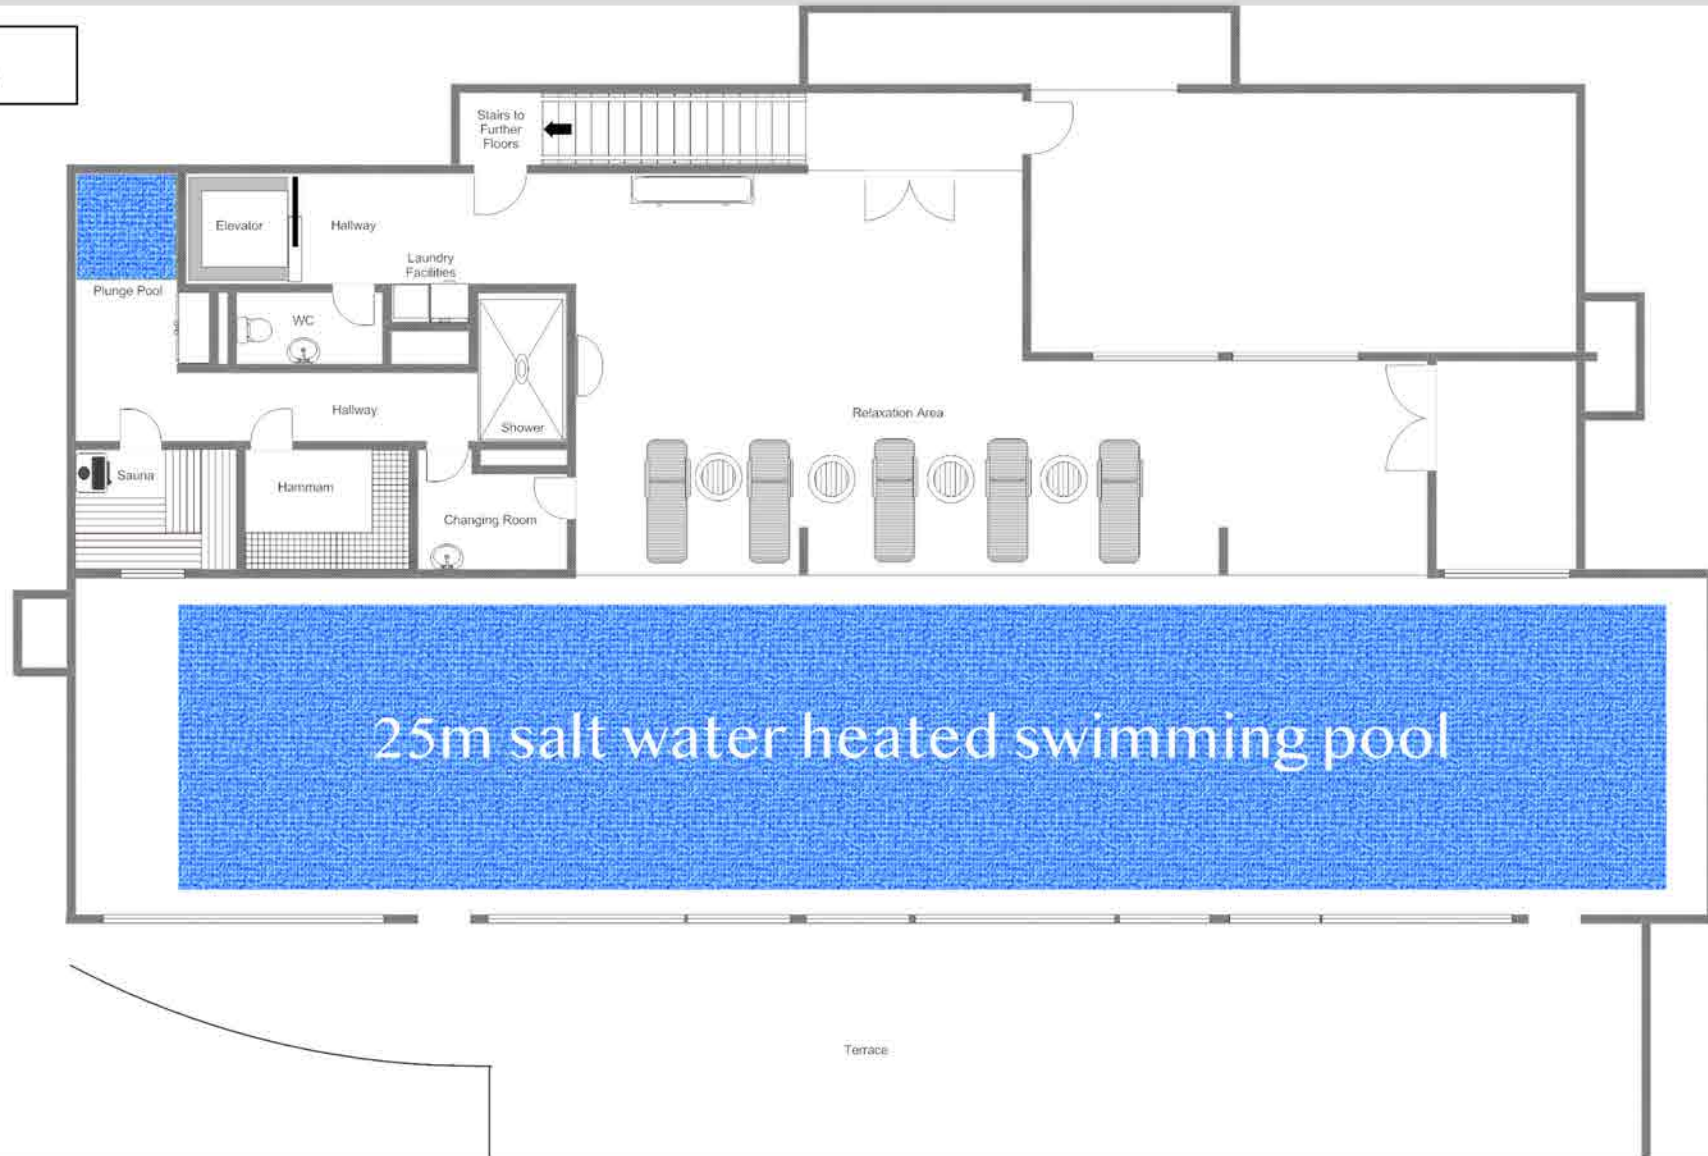

## - CHALET -

One of a kind - Ski in /out

Living area:	1'113 m <sup>2</sup>
Plot area:	1'681 m <sup>2</sup>
Bedrooms:	8
Baths:	10
Terrace:	142 m <sup>2</sup>
Balconies:	2
Lift:	up to 6
Garden (flat):	600 m <sup>2</sup>
Garage:	6 cars

- Semi-Olympic Pool
- Facing full south
- Uninterrupted views

**Spa Floor - 1**

# Floor 0

### Floor 2 - South